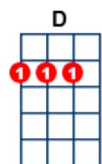

All Around My Hat

key:C, artist:Steeleye Span writer:Traditional

Steeleye Span: <https://www.youtube.com/watch?v=x9g7azfKckc> – capo on 2 (in D)

Intro - Last 2 lines of chorua

[G] . . . | [C] . . . | [F] . . . | [Am] . . . |
[C] . [G] . | [C] . . . | [G] . [C] . |

Chorus

[C] All a[G]round my [C] hat, I will wear the green [G] willow,
And [C] all a[G]round my [C] hat, for a [C] twelve-month [D]
and a [G] day.
And if [G] anyone should [C] ask me the [F] reason why I'm
[Am] wearin' it,
[NC] It's [C] all [G] for my [C] true love who's far, [G] far,
a[C]way [F] [G]