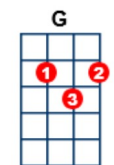

Chorus

[C] All a[G]round my [C] hat, I will wear the green [G] willow,
And [C] all a[G]round my [C] hat, for a [C] twelve-month [D]
and a [G] day.
And if [G] anyone should [C] ask me the [F] reason why I'm
[Am] wearin' it,
[NC] It's [C] all [G] for my [C] true love who's far, [G] far,
a[C]way [F] [G]

[C] Fare thee [G] well cold [C] winter, and fare thee well cold [G]
frost.

For [C] nothing [G] have [C] gained, but my own true [D] love
have [G] lost.

So [G] sing and I'll be [C] merry, when o-[F]ccasion [Am] I do see

[NC] He's a [C] false de-[G]luded [C] young man, let him go, [G] fare well [C]
he