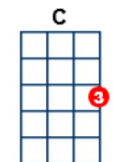

All Around My Hat

key:C, artist:Steeleye Span writer:Traditional

Steeleye Span: <https://www.youtube.com/watch?v=x9g7azfKckc> – capo on 2 (in D)

Intro - Last 2 lines of chorua

[G] . . . | [C] . . . | [F] . . . | [Am] . . . |
[C] . [G] . | [C] . . . | [G] . [C] . |

Chorus

[C] All a[G]round my [C] hat, I will wear the green [G] willow,
And [C] all a[G]round my [C] hat, for a [C] twelve-month [D]
and a [G] day.
And if [G] anyone should [C] ask me the [F] reason why I'm
[Am] wearin' it,
[NC] It's [C] all [G] for my [C] true love who's far, [G] far,
a[C]way [F] [G]