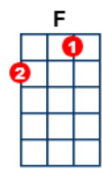

All Around My Hat

key:C, artist:Steeleye Span writer:Traditional

Steeleye Span: <https://www.youtube.com/watch?v=x9g7azfKckc> – capo on 2 (in D)

Intro - Last 2 lines of chorua

[G] . . . | [C] . . . | [F] . . . | [Am] . . . |
[C] . [G] . | [C] . . . | [G] . [C] . |

Chorus

[C] All a[G]round my [C] hat, I will wear the green [G] willow,
And [C] all a[G]round my [C] hat, for a [C] twelve-month [D]
and a [G] day.
And if [G] anyone should [C] ask me the [F] reason why I'm
[Am] wearin' it,
[NC] It's [C] all [G] for my [C] true love who's far, [G] far,
a[C]way [F] [G]