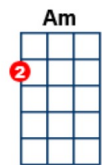

All Around My Hat

key:C, artist:Steeleye Span writer:Traditional

Steeleye Span: <https://www.youtube.com/watch?v=x9g7azfKckc> – capo on 2 (in D)

Intro - Last 2 lines of chorua

[G] . . . | [C] . . . | [F] . . . | [Am] . . . |
[C] . [G] . | [C] . . . | [G] . [C] . |

Chorus

[C] All a[G]round my [C] hat, I will wear the green [G] willow,
And [C] all a[G]round my [C] hat, for a [C] twelve-month [D]
and a [G] day.
And if [G] anyone should [C] ask me the [F] reason why I'm
[Am] wearin' it,
[NC] It's [C] all [G] for my [C] true love who's far, [G] far,
a[C]way [F] [G]